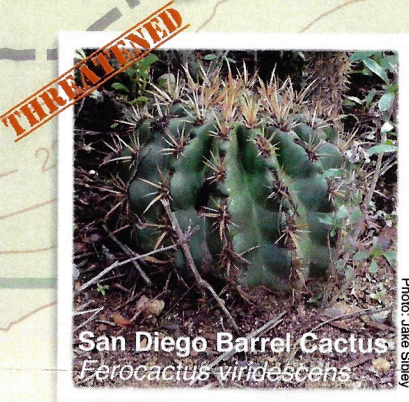

Explore Your Neighborhood Canyon!

SAN DIEGO
CANYONLANDS

www.SDCanyonlands.org
facebook.com/sandiegocanyonlands

Wildlife Guide on reverse...

T.Robertson 4/18/08

Can you find these friends?

 Want more wildlife? Donations of \$50 or more receive a field guide with over 125 local plants and animals! SanDiegoCanyonlands.org/donate