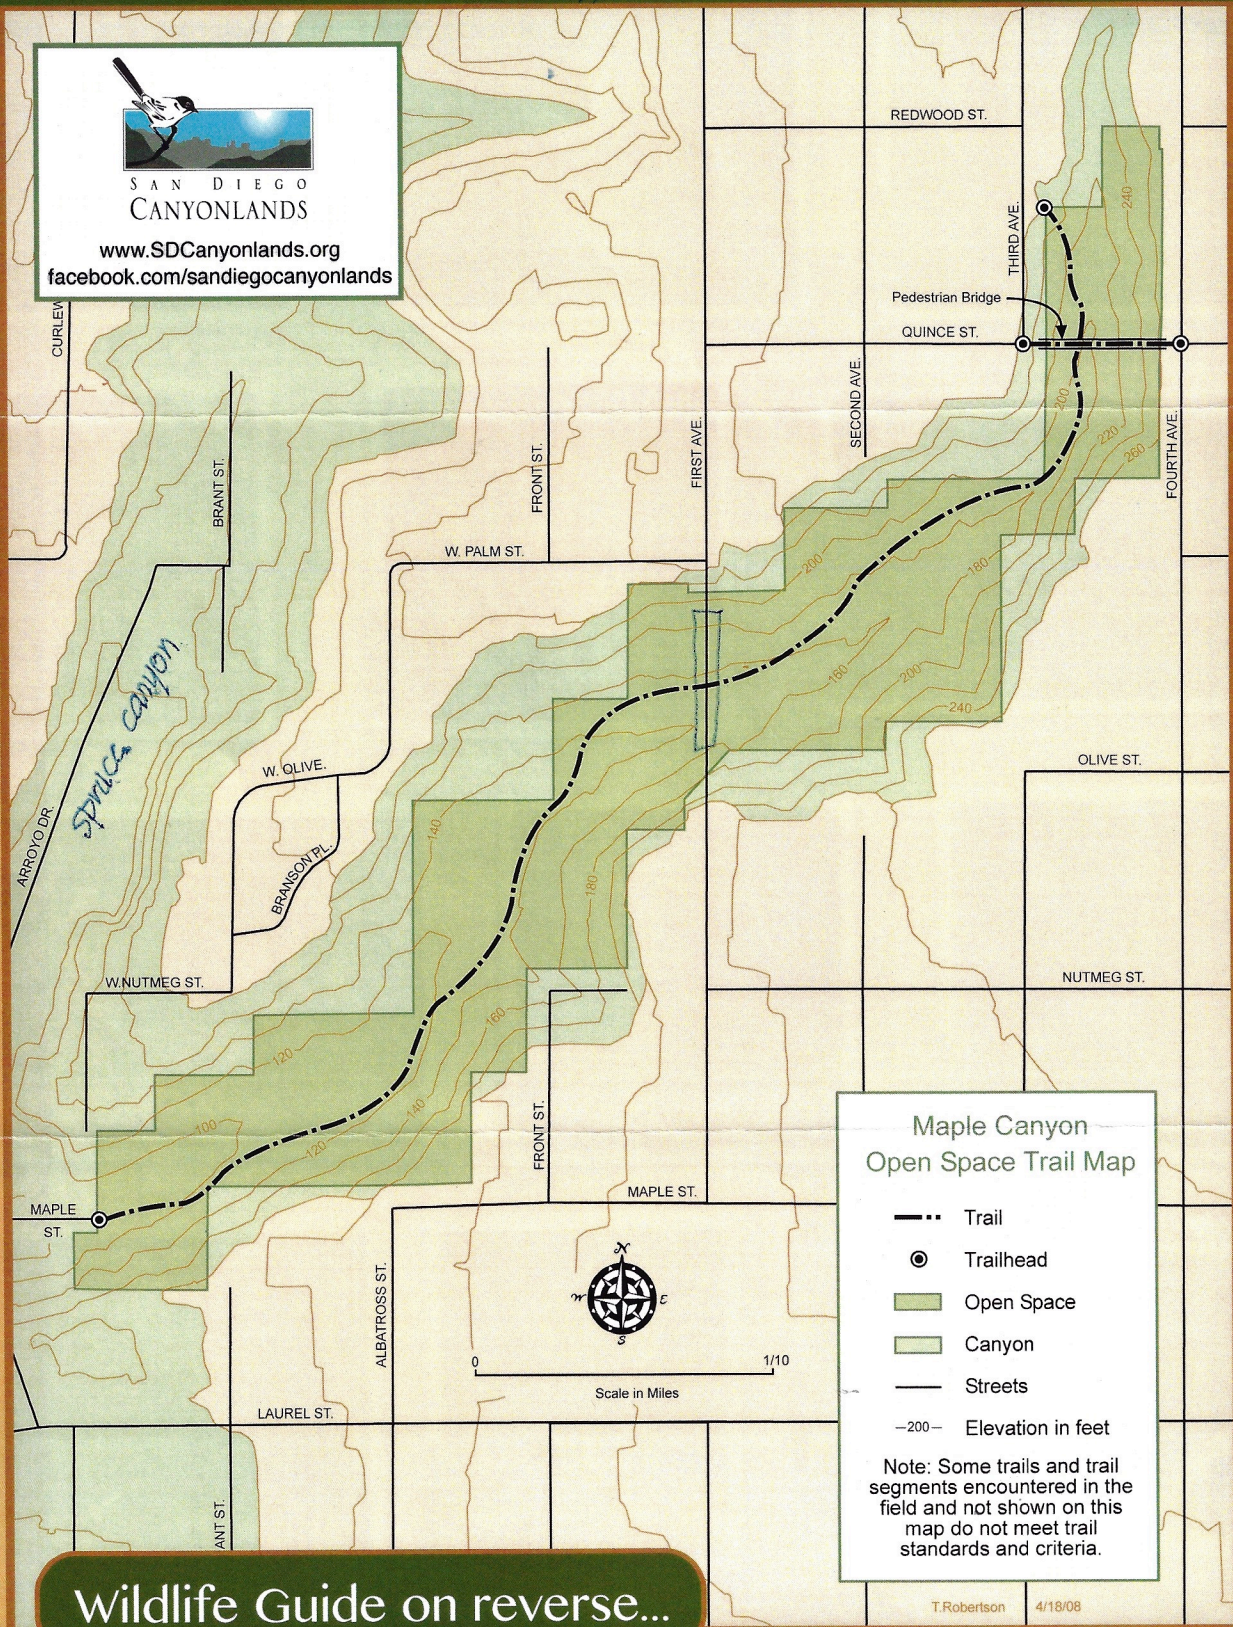

Explore Your Neighborhood Canyon!

SAN DIEGO
CANYONLANDS

www.SDCanyonlands.org
facebook.com/sandiegocanyonlands

Wildlife Guide on reverse...

T.Robertson 4/18/08

Can you find these friends?

 Want more wildlife? Donations of \$50 or more receive a field guide with over 125 local plants and animals! SanDiegoCanyonlands.org/donate